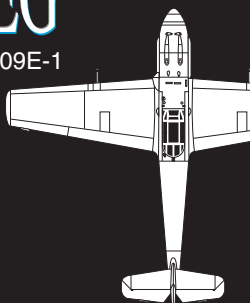

LUFT KRIEG

MESSERSCHMITT BF 109E-1
"EMIL"

Year in Service:	1938	Maneuver:	0	Armor:	6 / 12 / 18
Threat Value:	196	Fire Control:	-2	Movement:	Air 9/19 Grnd 1/2
Size:	4	Sensors:	None	Dep. Range:	1094 km
Crew:	1	Comm.:	-2 / 290 km	Stall Speed:	5

PERKS & FLAWS

Maximum Ceiling(1), Instability, Poor Landing Gear

WEAPONS

Name	Arc	S	M	L	Ex	Acc	DM	#	Ammo	Spec.
MG 17 7,9mm	FF	1	2	4	8	0	x2	2	500ea.	Link, ROF2
MG FF 20mm	FF	1	2	4	8	0	x6	2	60ea.	Link, ROF1