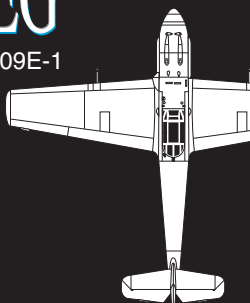

LUFT KRIEG

MESSERSCHMITT BF 109E-1
"EMIL"

Year in Service:	1938	Maneuver:	0	Armor:	6 / 12 / 18
Threat Value:	196	Fire Control:	-2	Movement:	Air 9/19 Grnd 1/2
Size:	4	Sensors:	None	Dep. Range:	1094 km
Crew:	1	Comm.:	-2 / 290 km	Stall Speed:	5

PERKS & FLAWS

Maximum Ceiling(1), Instability, Poor Landing Gear

WEAPONS

Name	Arc	S	M	L	Ex	Acc	DM	#	Ammo	Spec.
MG 17 7,9mm	FF	1	2	4	8	0	x2	2	500ea.	Link, ROF2
MG 17 7,9mm	FF	1	2	4	8	0	x2	2	500ea.	Link, ROF2